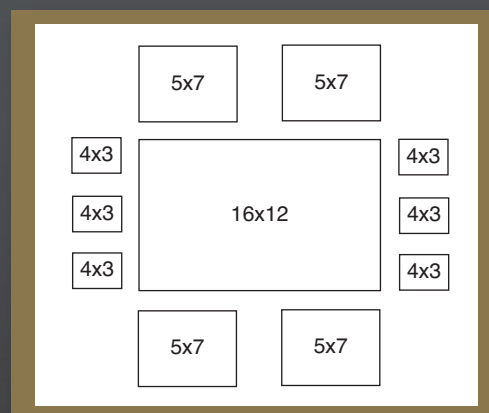

Multi Frame 2 - £225.00

Multi Frame 3 - £325.00

Multi Frame 4 - £345.00

Multi Frame 5 - £395.00

Multi Frame 6 - £475.00

Fisher Creative Photography only used the finest quality products to display your pictures. Our photo prints are professional quality and are printed with life-long inks. All frames and canvasses are individually hand made with the best quality finishes and acid free materials. Please note, all sizes are approximate.