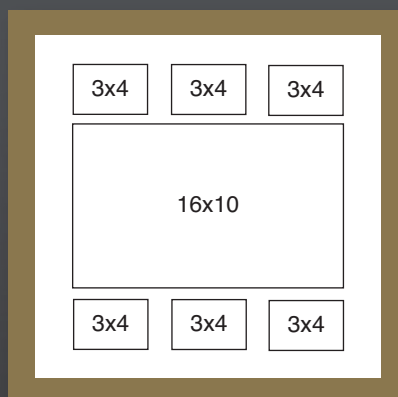

Multi Frame 2 - £225.00

Multi Frame 3 - £325.00

Multi Frame 4 - £345.00

Multi Frame 5 - £395.00

Multi Frame 6 - £475.00

Fisher Creative Photography only used the finest quality products to display your pictures. Our photo prints are professional quality and are printed with life-long inks. All frames and canvasses are individually hand made with the best quality finishes and acid free materials. Please note, all sizes are approximate.