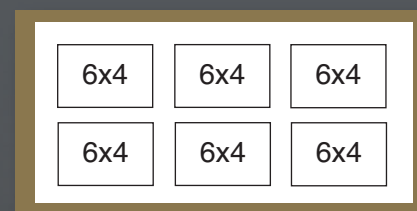

Single Picture Frames with mount

8"x 10" frame (5"x7" picture)	£85.00
12"x 14" frame (8"x10" picture)	£150.00
18"x 21" frame (12"x15" picture)	£210.00
26"x 19" frame (19"x13" picture)	£285.00

Multi Frame 1 - £195.00

Multi Frame 2 - £225.00

Multi Frame 3 - £325.00

Multi Frame 4 - £345.00

Multi Frame 5 - £395.00

Multi Frame 6 - £475.00

Fisher Creative Photography only used the finest quality products to display your pictures. Our photo prints are professional quality and are printed with life-long inks. All frames and canvasses are individually hand made with the best quality finishes and acid free materials. Please note, all sizes are approximate.