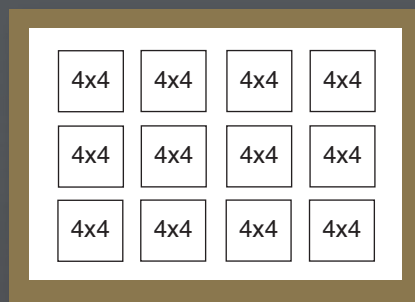

Single Picture Frames with mount

8"x 10" frame (5"x7" picture)	£85.00
12"x 14" frame (8"x10" picture)	£150.00
18"x 21" frame (12"x15" picture)	£210.00
26"x 19" frame (19"x13" picture)	£285.00

Multi Frame 1 - £195.00

Multi Frame 2 - £225.00

Multi Frame 3 - £325.00

Multi Frame 4 - £345.00

Multi Frame 5 - £395.00

Multi Frame 6 - £475.00

Fisher Creative Photography only used the finest quality products to display your pictures. Our photo prints are professional quality and are printed with life-long inks. All frames and canvasses are individually hand made with the best quality finishes and acid free materials. Please note, all sizes are approximate.